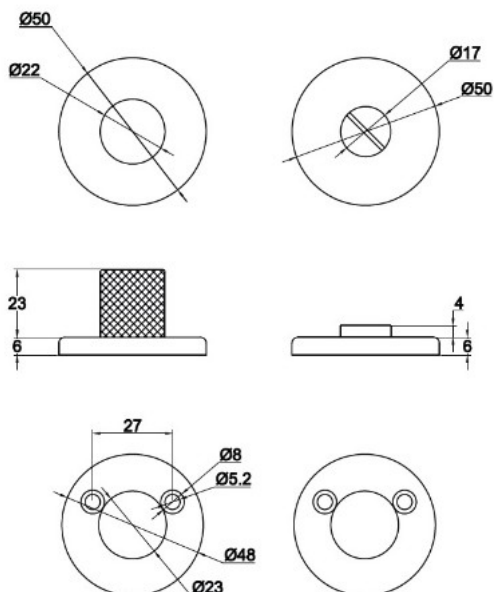

## Description:

Thumbturn & Release "House" Matt Black, SS-304, W/O Indicator F/38-45mm Doors, CC:27mm  
Mounting Plate, 2 Pcs. Cut Off, Screws M4x60mm + 2 Pcs. Sleeve Nuts M4x16mm, 1 Pcs 5x5x65mm,  
Spindle, 1 Pcs 8x8x65mm Spindle

## Item number:

22.23.307-0

Units	Box	Carton	HS Code	Barcode
Set	1	9	8302411000	 5704866521369